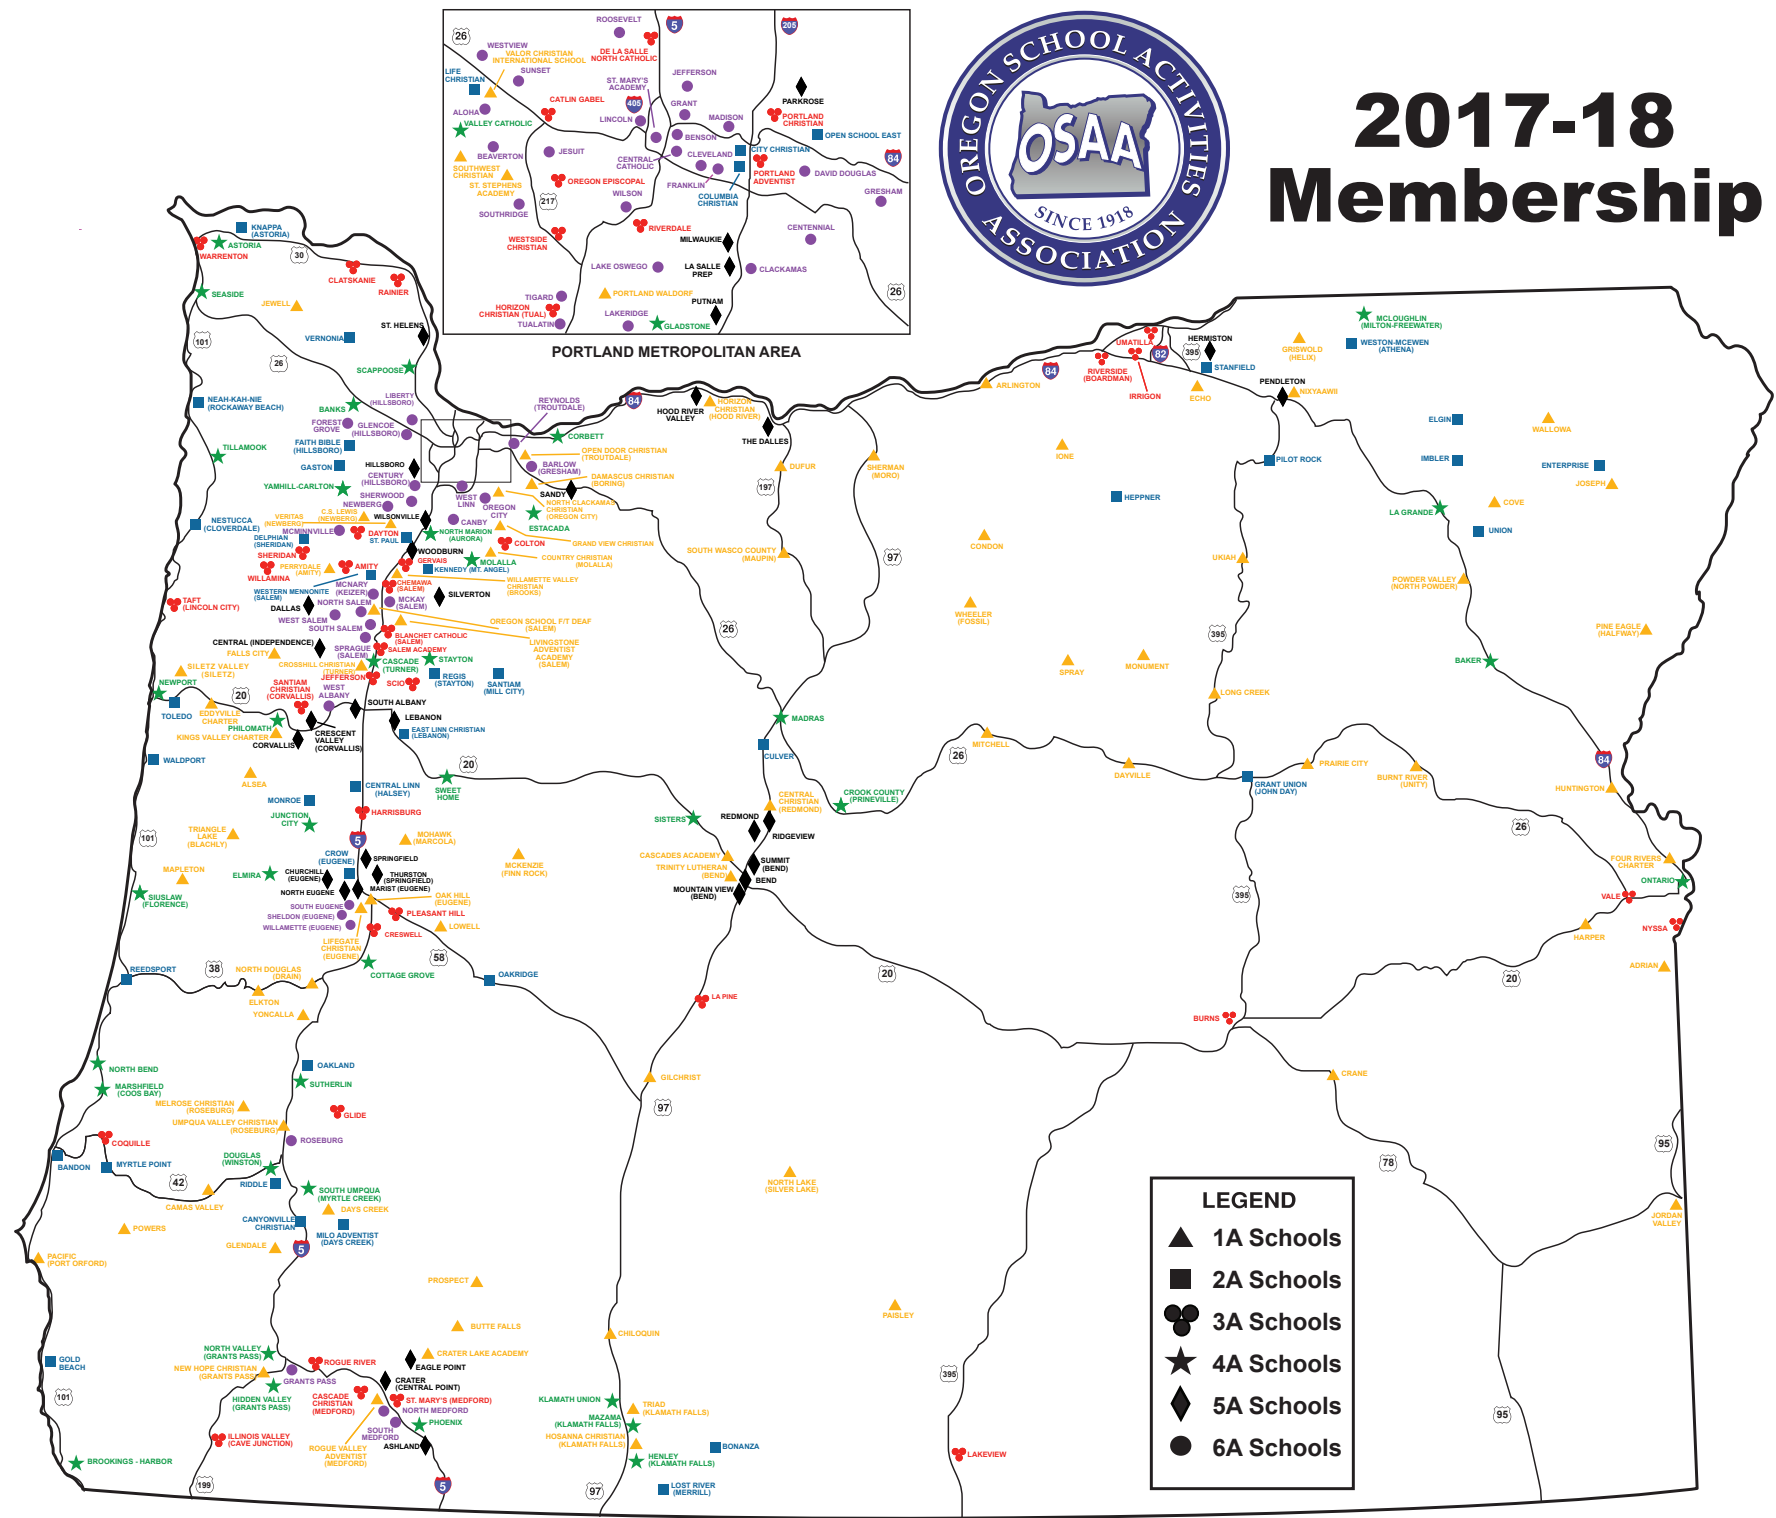

2017-18 Membership